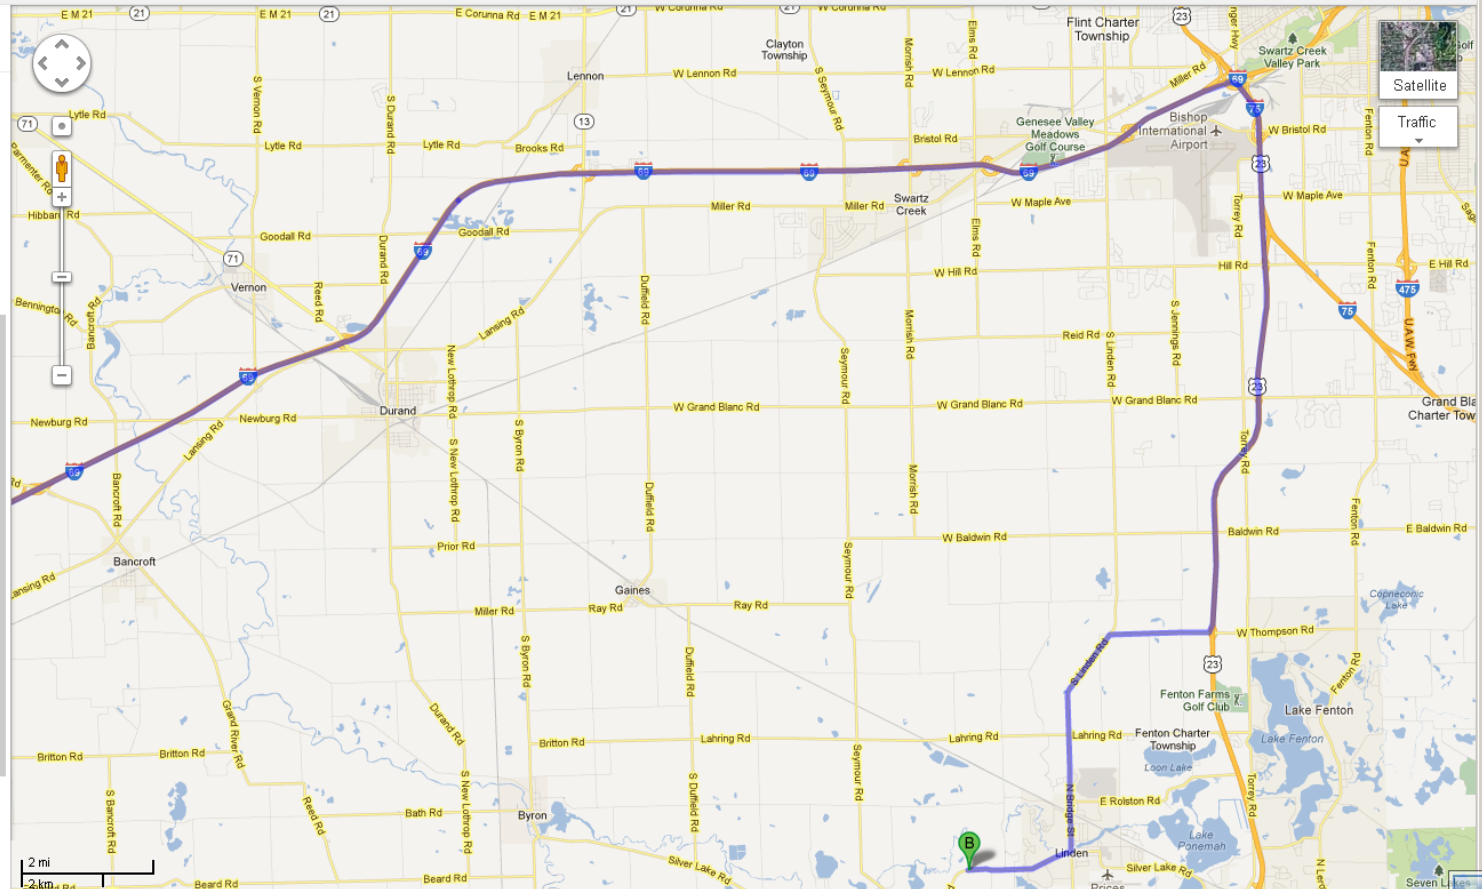

Linden High School, 7201 Silver Lake Road, Linden, MI

Sign in

Get directions My places

Driving directions to Linden High School

A DeWitt High School
13601 Panther Drive
DeWitt, MI 48820

1. Head south on Panther Dr toward Moccasin Dr
  2. Turn left onto W Clark Rd
  3. Take the 2nd left onto Dewitt Rd
  4. Turn right to merge onto I-69 E toward Flint
  5. Take exit 133 to merge onto I-75 S/US-23 S
  6. Slight right onto US-23 S
  7. Take exit 84 for Thompson Rd
  8. Turn right onto W Thompson Rd
  9. Turn left onto S Linden Rd
  10. Continue onto N Bridge St
  11. Turn right onto W Broad St/Silver Lake Rd
2. Continue to follow Silver Lake Rd
   Destination will be on the left

B Linden High School
7201 Silver Lake Road
Linden, MI 48451