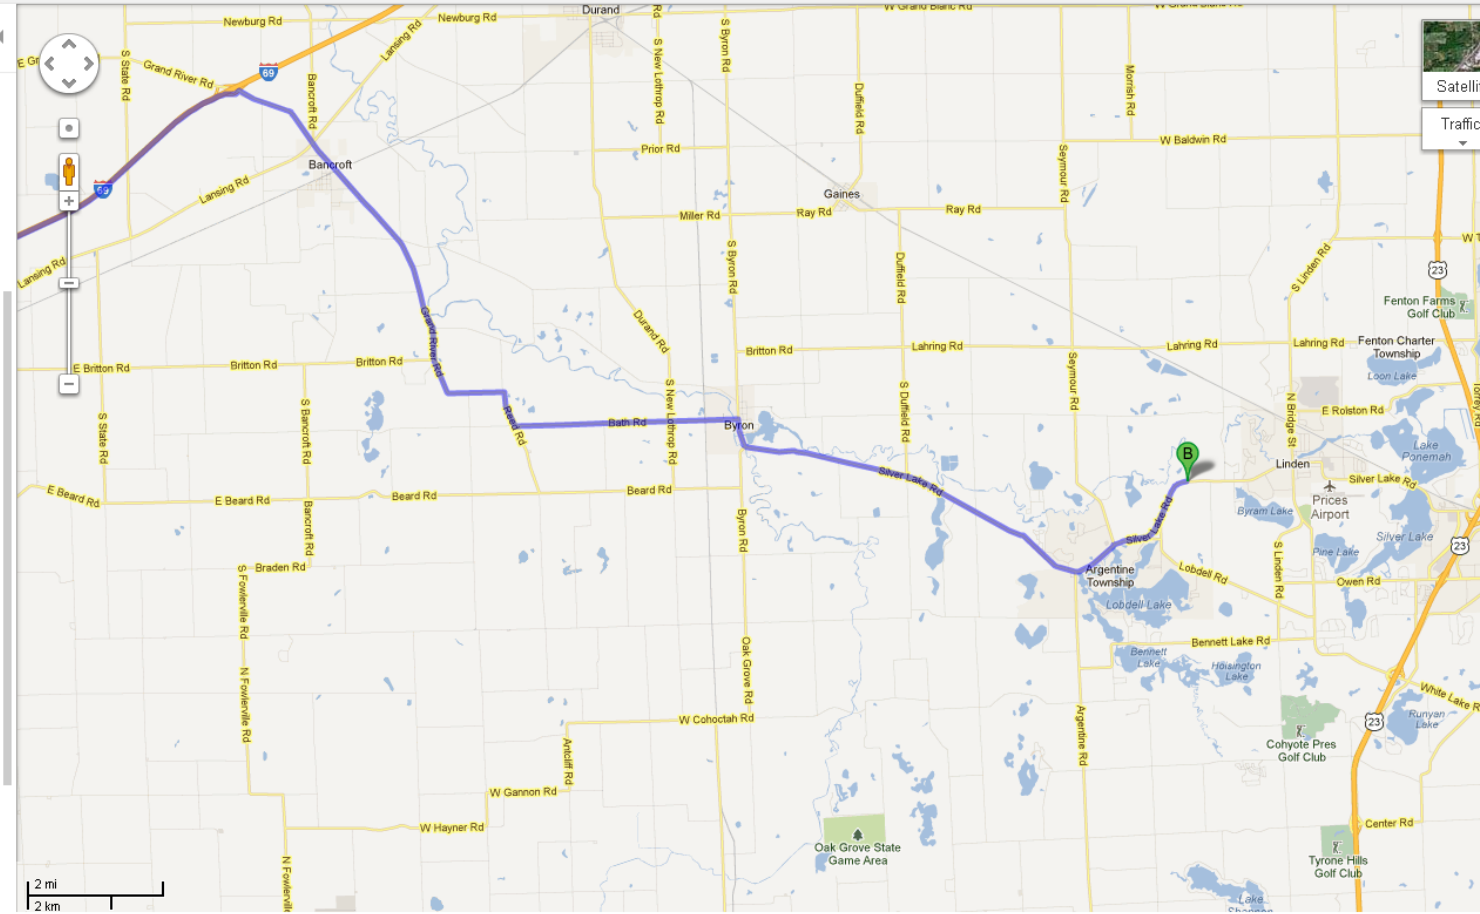

Linden High School, 7201 Silver Lake Road, Linden, MI

Sign in

Get directions My places

I-69 E and US-23 S 64.2 mi, 1 hour 10 mins
in current traffic: 1 hour 10 mins

Driving directions to Linden High School

A DeWitt High School
13601 Panther Drive
DeWitt, MI 48820

1. Head **south** on **Panther Dr** toward **Mocassin Dr**
0.5 mi
2. Turn **left** onto **W Clark Rd**
0.6 mi
3. Take the **2nd left** onto **Dewitt Rd**
367 ft
4. Turn **right** to merge onto **I-69 E** toward **Flint**
27.2 mi
5. Take **exit 113** toward **Bancroft**
0.3 mi
6. Turn **right** onto **Grand River Rd**
6.5 mi
7. Continue straight onto **Reed Rd**
0.6 mi
8. Turn **left** onto **Bath Rd**
2.8 mi
9. Continue onto **Maple St**
0.5 mi
10. Turn **right** onto **S Saginaw St**
0.4 mi
11. Continue onto **Silver Lake Rd**
7.6 mi
Destination will be on the right

B Linden High School
7201 Silver Lake Road
Linden, MI 48824

Linden High School, 7201 Silver Lake Road, Linden, MI

Sign in

Get directions My places

Driving directions to Linden High School

A DeWitt High School
13601 Panther Drive
DeWitt, MI 48820

1. Head south on Panther Dr toward Moccasin Dr
 2. Turn left onto W Clark Rd
 3. Take the 2nd left onto Dewitt Rd
 4. Turn right to merge onto I-69 E toward Flint
 5. Take exit 133 to merge onto I-75 S/US-23 S
 6. Slight right onto US-23 S
 7. Take exit 84 for Thompson Rd
 8. Turn right onto W Thompson Rd
 9. Turn left onto S Linden Rd
 10. Continue onto N Bridge St
 11. Turn right onto W Broad St/Silver Lake Rd
- Continue to follow Silver Lake Rd
Destination will be on the left